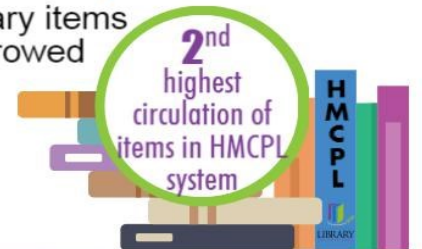

Top Three
Highest Circulating Items

333,363
books

591,180
library items borrowed